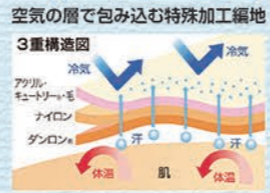

メーカー共同開発品

カラー:ブラック 4840005(ひだまり匠)

紳士ズボン下 table with columns for size (M, L, LL) and price (¥8,000).

Size chart for men's clothing (紳士) with columns for chest, waist, and height.

前開きタイツ

Size chart for women's clothing (レディース) with columns for chest, waist, and height.