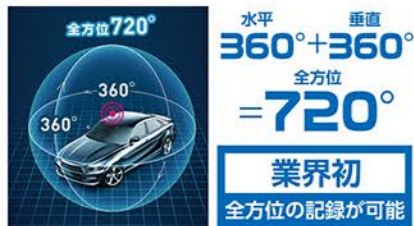

Yupiteru

全方位720°映像。
前後、左右、上下方向を
1台で記録可能。

取り付けイメージ

数量
限定

全地球ドライブレコーダー Q-01

申込No. G037-02 ¥46,000 (税別送料込)

■本体サイズ:W78×H67×D58mm ■本体重量:115g ■電源:DC12V/24V
■消費電力:7W ■付属品:5Vコンバーター付電源延長コード(約4m)、ブラケット(本体に装着済)、専用SDカード(16GB)、六角ネジ(M4×25mm、本体に装着済)、六角レンチ(M4)、精密サランネジ(M2.6×5mm)、取扱説明書・保証書■Q-01

広い範囲を撮影でき、
万が一の際に有効な映像を記録します。

高画質×広角163°